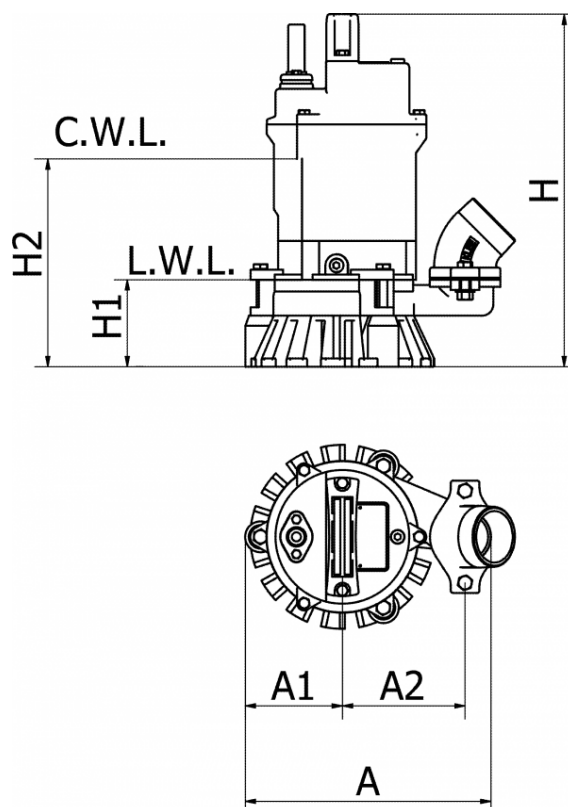

Data Sheet

Article number: 719001050040021101
Description: KLEEPump KSP50-5.04T Blue
0,40 kW 3x400V 50Hz outlet 2"

Measures

A = 249
A1 = 95
A2 = 120
H = 343
H1 = 90
H2 = 200
Kg = 12